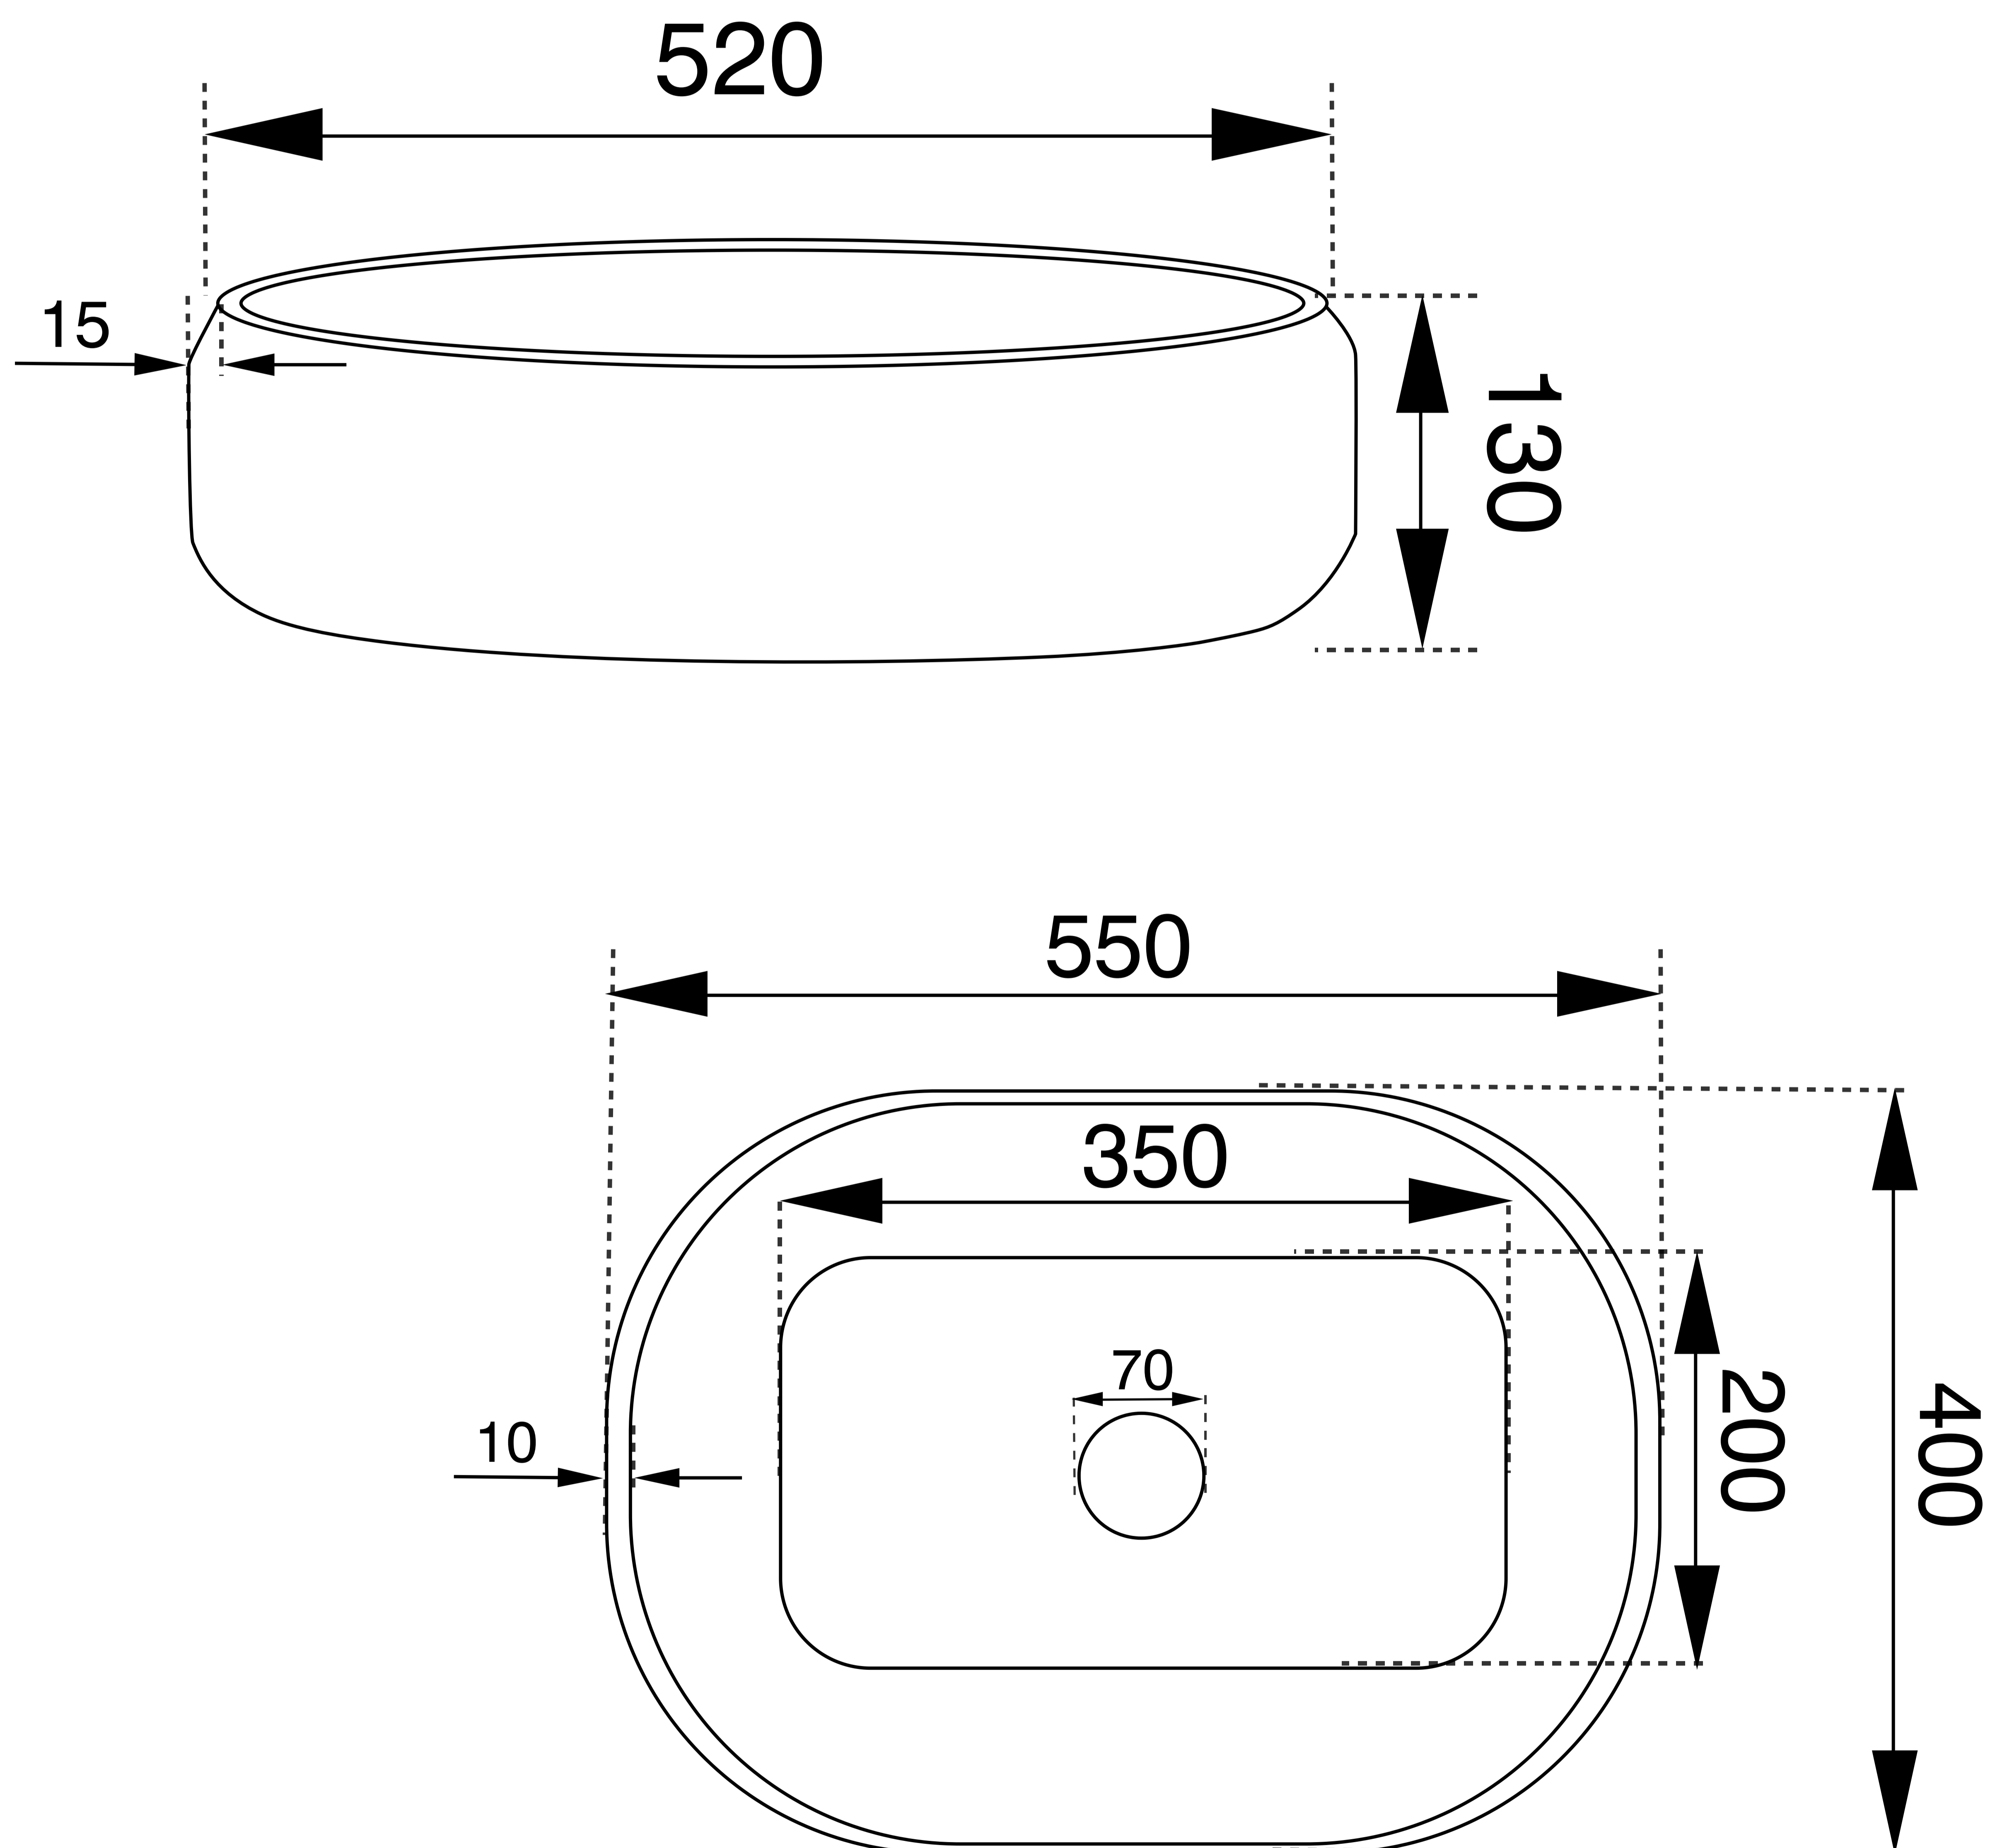

## Green Marble Basin

Product Code : 9238

Technical Drawing

All dimension are in **mm**